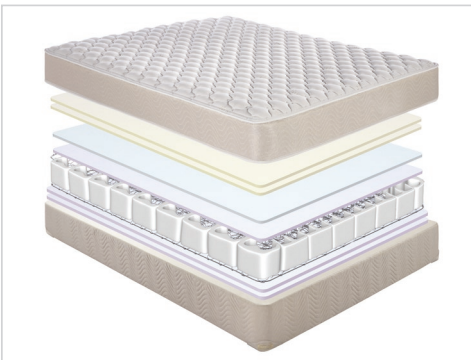

BeautySleep®

Hermosa™

Coil Unit

- 7" High Performance Coil Unit

Quilt

- FR Fiber
- Plush PurFoam
- Luxury Firm PurFoam

Upholstery

- Ultra Plush PurFoam

Our new High Performance Coil construction provides the same durability that is traditionally associated with the Simmons® brand.

Damask Fabric

This soothing fabric is super lightweight yet silky and soft. It adds a comforting touch to your sleeping experience.

Stretch-Knit Fabric

Our luxurious knit fabric is comfortable and soft to the touch. The circular knit design adds a gentle touch to this resilient fabric, providing a luxurious touch for a more comfortable night's sleep.

Visco Memory Foam BackGuard® Support

Provides luxurious comfort and extra lumbar support. *(Select Models)*

Foam Edge Support System

Helps provide a supportive seating edge and maximizes the mattress's sleeping surface. *(Select Models)*